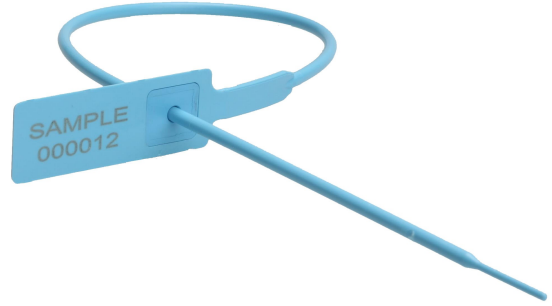

Metal Insert Seal

- **350 mm** length and **3,7 mm** tail diameter
- **485 mm** length and **3,7 mm** tail diameter
- Tear Off
- Extra security with metal insert
- Laser marked serial number and company name, logo
- PP seal body