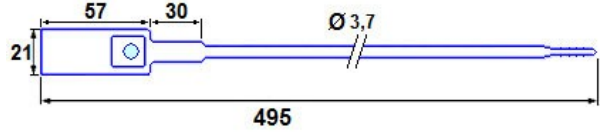

Applications

- Postal services
- Courier companies
- Banks
- Transportation
- Fuel Tanks

Specifications

Strenght	●●●●○○
Security Level	High
Material	PP
Packing	1000 pcs/carton